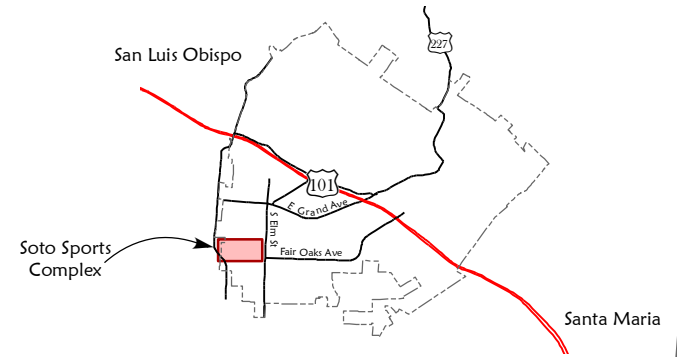

Arroyo Grande Soto Sports Complex

Field Map

1275 Ash St.
Arroyo Grande, CA
93420

NOT ALL STREETS SHOWN

Field Details

- Campbell Field (1)
Lights Available
Dimensions: LF 550' CF 290' RF 285'
- Pilg Field (2)
Lights Available
Dimensions: LF 270' CF 285' RF 550'
- Ikeda Field (3)
Lights Available
Dimensions: LF 545' CF 345' RF 245'
- Volunteer Field (4)
Lights Available
Dimensions: LF 565' CF 345' RF 245'

Arroyo Grande Recreation Services
1221 Ash St.
Arroyo Grande, CA
93420
(805) 473-5474

0 100 200 Feet