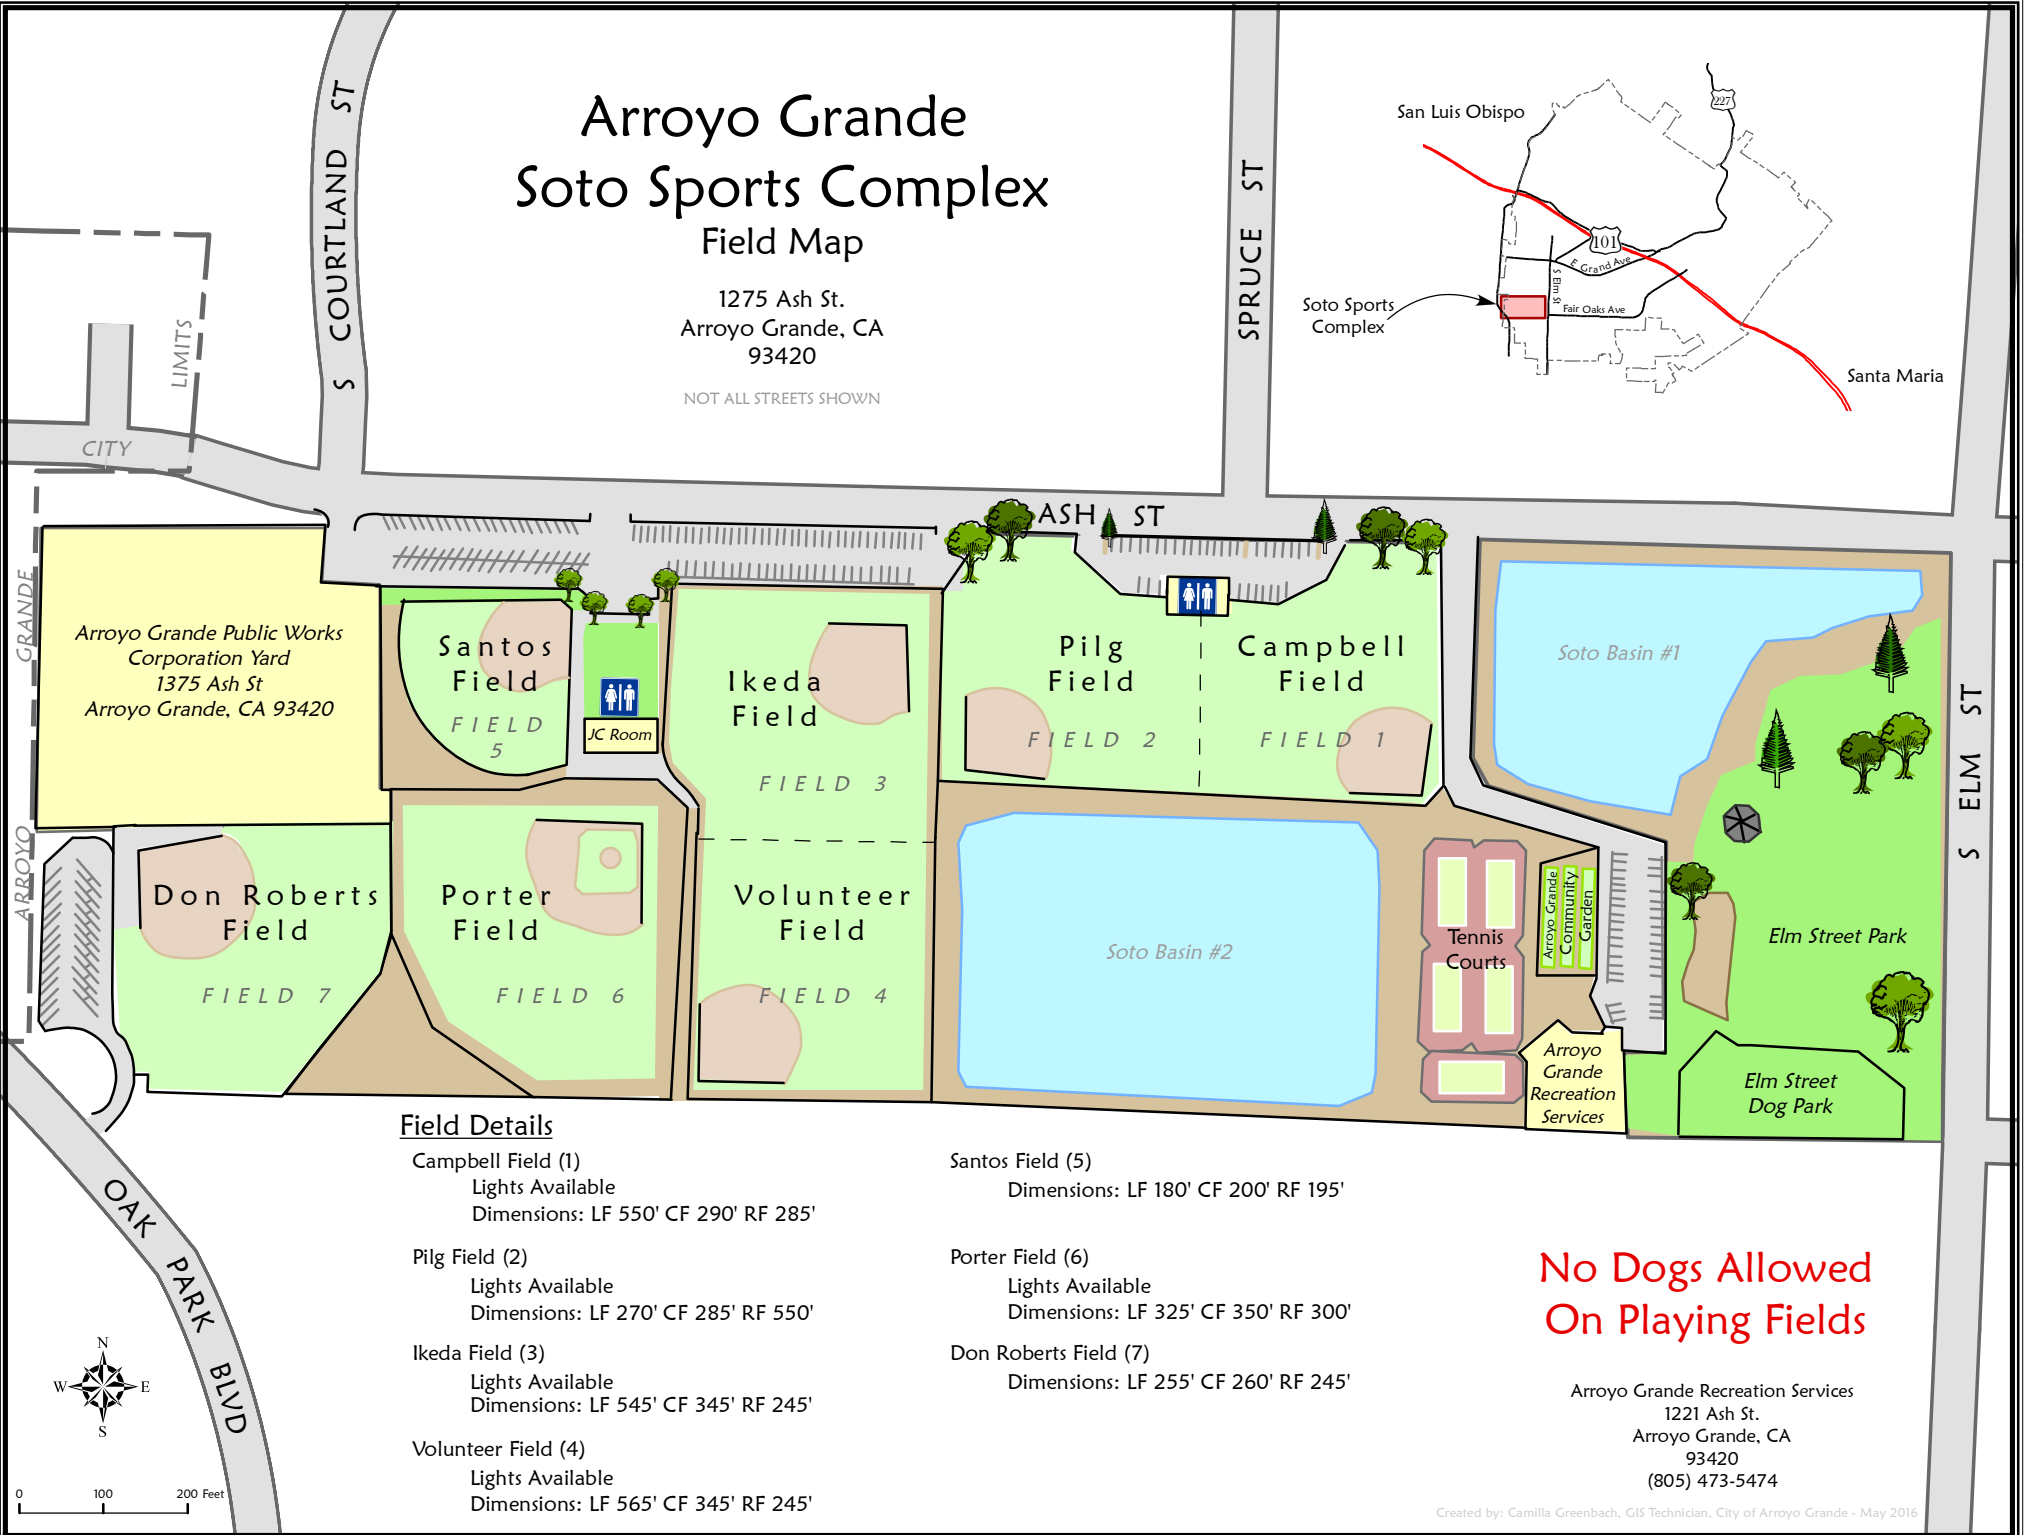

Arroyo Grande Soto Sports Complex

Field Map

1275 Ash St.
Arroyo Grande, CA
93420

NOT ALL STREETS SHOWN

Field Details

- Campbell Field (1)
Lights Available
Dimensions: LF 550' CF 290' RF 285'
- Pilg Field (2)
Lights Available
Dimensions: LF 270' CF 285' RF 550'
- Ikeda Field (3)
Lights Available
Dimensions: LF 545' CF 345' RF 245'
- Volunteer Field (4)
Lights Available
Dimensions: LF 565' CF 345' RF 245'

- Santos Field (5)
Dimensions: LF 180' CF 200' RF 195'
- Porter Field (6)
Lights Available
Dimensions: LF 325' CF 350' RF 300'
- Don Roberts Field (7)
Dimensions: LF 255' CF 260' RF 245'

**No Dogs Allowed
On Playing Fields**

Arroyo Grande Recreation Services
1221 Ash St.
Arroyo Grande, CA
93420
(805) 473-5474

0 100 200 Feet